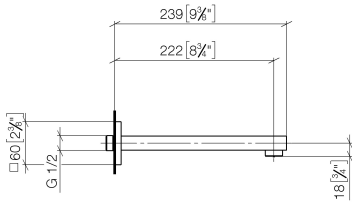

## SYMETRICS Wall-mounted basin spout without pop-up waste - Brushed Durabron (23kt Gold)

---

13 805 980

- 220mm projection
- fixed spout
- circular, air-enriched flow
- hole diameter 37 mm
- rosette 60 x 60 mm
- 1/2" connection
- plug-link mounting
- max. flow 7 l/min
- lead-free
- WRAS 1904065

### Recommended miscellaneous

---

**Concealed wall elbow -**

35 085 970 90

- max. recess depth 163 mm
- min. recess depth 90 mm

## SYMETRICS Wall-mounted basin spout without pop-up waste - Brushed Durabronz (23kt Gold)

---

13 805 980  
mm [inches]