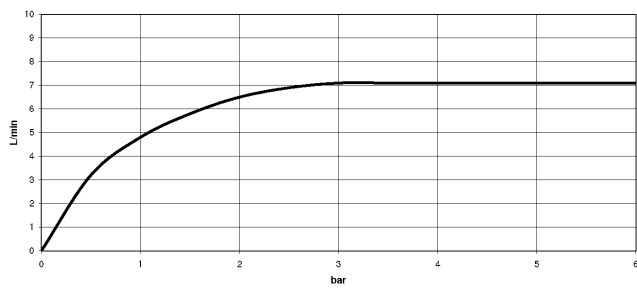

### Recommended miscellaneous

---

**Concealed wall elbow -**

35 085 970 90

- max. recess depth 163 mm
- min. recess depth 90 mm

## SYMETRICS Wall-mounted basin spout without pop-up waste - Brushed Durabronz (23kt Gold)

---

13 805 980  
mm [inches]

### Flow rate chart

---